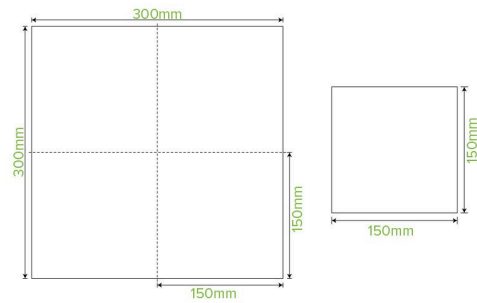

## 1-Ply 1/4 Fold White Lunch BioNapkin L-LN1/4-1PW

Not all paper napkins are created equal! Eco-friendly white lunch BioNapkins are made from FSC™ Mix certified paper pulp and are These white paper napkiins are recyclable (if not too soiled) and home compostable. Custom printing available.

<b>Carton quantity:</b> 3000	<b>Sleeves per carton:</b> 6	<b>Units per sleeve:</b> 500
<b>Carton Size LxWxH (cm):</b> 45.5x32x25	<b>Carton gross weight (kg):</b> 5.700000	<b>Carton barcode:</b> 19344062020018
<b>Raw Material:</b> Paper - FSC™ Mix certified paper	<b>Lining/coating:</b> None	<b>Window Material:</b> None
<b>Printing Type:</b> None	<b>Inks:</b> None	<b>Dimensions top LxW (mm):</b> 300x300
<b>Dimensions base LxW (mm):</b> 300x300	<b>Product weight (g):</b> 1.44	<b>Thickness:</b> 16gsm
<b>Use:</b> N/A	<b>Manufactured:</b> China	<b>Customise:</b> Print
<b>MOQ custom:</b> MOQ apply see custom packaging	<b>Mould fees:</b> Yes - see custom packaging	<b>Environmental production certified:</b> ISO 14001
<b>Facility Quality Systems:</b> ISO 9001	<b>Factory food safety certified:</b> BRC	<b>Corporate social accreditation:</b> SMETA
<b>Home compostable:</b> Suitable for composting	<b>Industrially compostable:</b> Suitable for composting	<b>Recyclable:</b> No