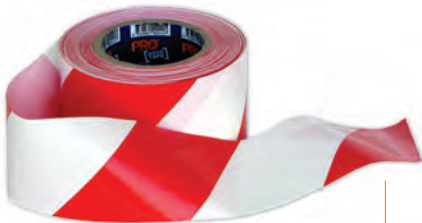

You can't help but notice our Barricade Tape range.

Be safety smart right from the start.

Take a look at the area you are working in to make sure it's safe for you and others. ProChoice has an increasing range of tapes, bollards and barriers to help keep people aware and away from workplace hazards.

Our range of 100 metre barricade tapes are made from heavy duty plastic and now come in two new colours, Blue/White and Green/White.

BW10075

Barricade Tape
Blue / White

GW10075

Barricade Tape
Green / White

RW10075

Barricade Tape
Red / White

YB10075

Barricade Tape
Yellow / Black

DT10075

Barricade Tape
Danger

DDNET10075

Barricade Tape
Danger Do Not Enter